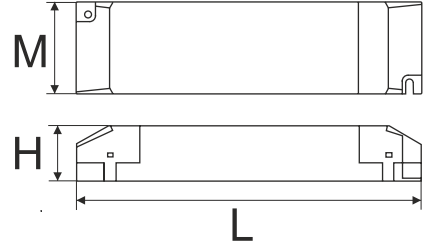

#### power supply dimensions

DRIVER	60W	100W	200W
L [mm]	163	300	390
M [mm]	43	30	30
H [mm]	32	17	23

#### straight microtrack line requirement

max load	5 kg	1 kg	7 kg
L	900	1900	2x 950

mechanical connection

„L” - connection

straight - connection

electrical connection

„L” - connection

straight - connection