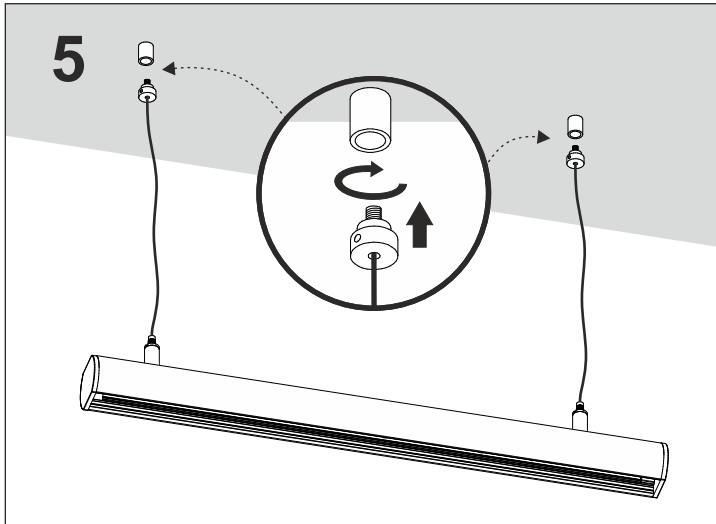

#### power supply dimensions

DRIVER	60W	100W	200W
L [mm]	163	300	390
M [mm]	43	30	30
H [mm]	32	17	23

#### straight microtrack line requirement

max load	5 kg	1 kg	7 kg
L	900	1900	2x 950

mechanical connection

„L” - connection

straight - connection

electrical connection

„L” - connection

straight - connection