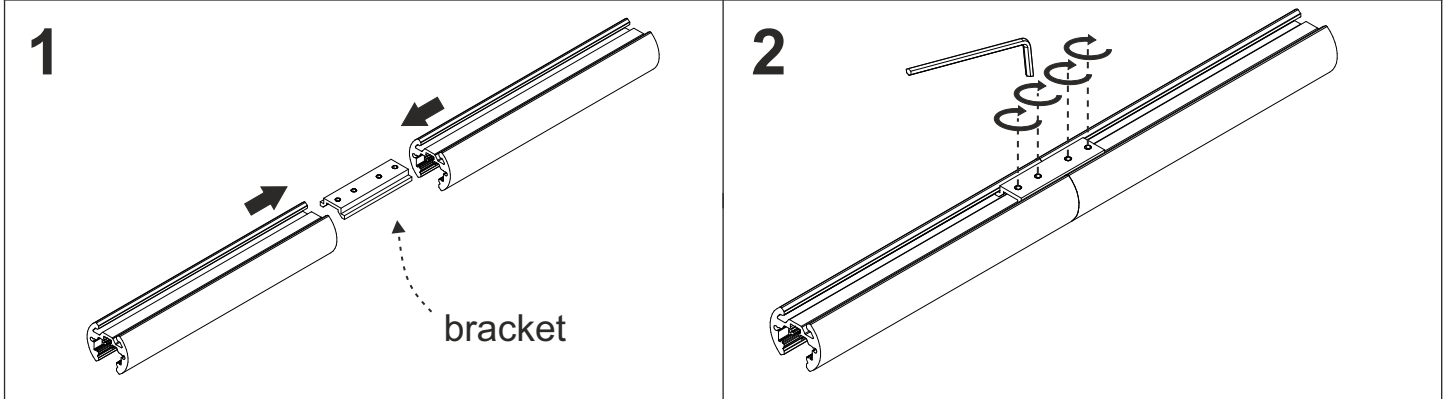

#### power supply dimensions

DRIVER	60W	100W	200W
L [mm]	163	300	390
M [mm]	43	30	30
H [mm]	32	17	23

#### straight microtrack line requirement

max load	5 kg	1 kg	7 kg
L	900	1900	2x 950

mechanical connection

„L” - connection

straight - connection

electrical connection

„L” - connection

straight - connection