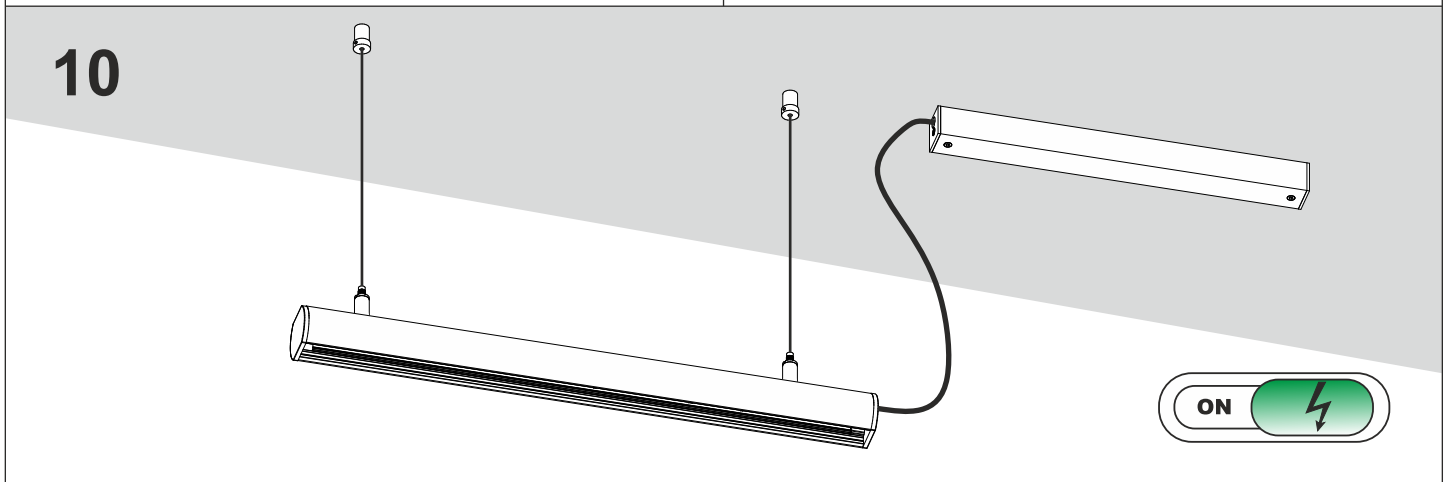

#### power supply dimensions

DRIVER	60W	100W	200W
L [mm]	163	300	390
M [mm]	43	30	30
H [mm]	32	17	23

#### straight microtrack line requirement

max load	5 kg	1 kg	7 kg
L	900	1900	2x 950

mechanical connection

„L” - connection

straight - connection

electrical connection

„L” - connection

straight - connection