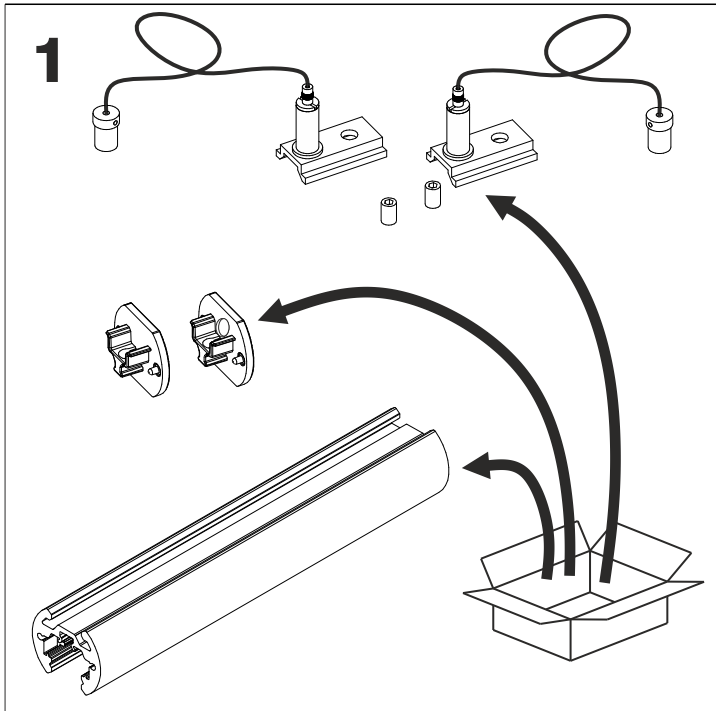

#### power supply dimensions

DRIVER	60W	100W	200W
L [mm]	163	300	390
M [mm]	43	30	30
H [mm]	32	17	23

#### straight microtrack line requirement

max load	5 kg	1 kg	7 kg
L	900	1900	2x 950

mechanical connection

„L” - connection

straight - connection

electrical connection

„L” - connection

straight - connection