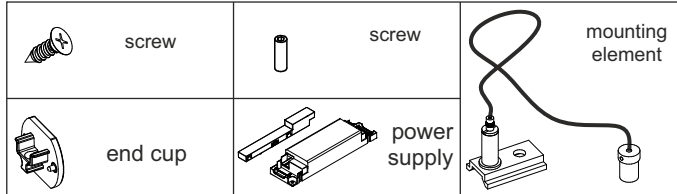

#### power supply dimensions

DRIVER	60W	100W	200W
L [mm]	163	300	390
M [mm]	43	30	30
H [mm]	32	17	23

#### straight microtrack line requirement

max load	5 kg	1 kg	7 kg
L	900	1900	2x 950

mechanical connection

„L” - connection

straight - connection

electrical connection

„L” - connection

straight - connection