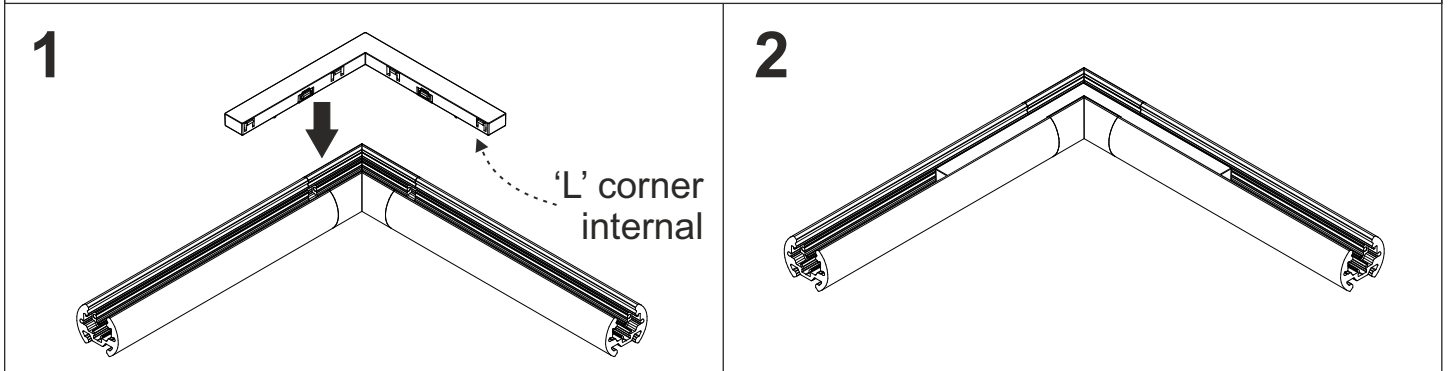

#### power supply dimensions

DRIVER	60W	100W	200W
L [mm]	163	300	390
M [mm]	43	30	30
H [mm]	32	17	23

#### straight microtrack line requirement

max load	5 kg	1 kg	7 kg
L	900	1900	2x 950

mechanical connection

„L” - connection

straight - connection

electrical connection

„L” - connection

straight - connection