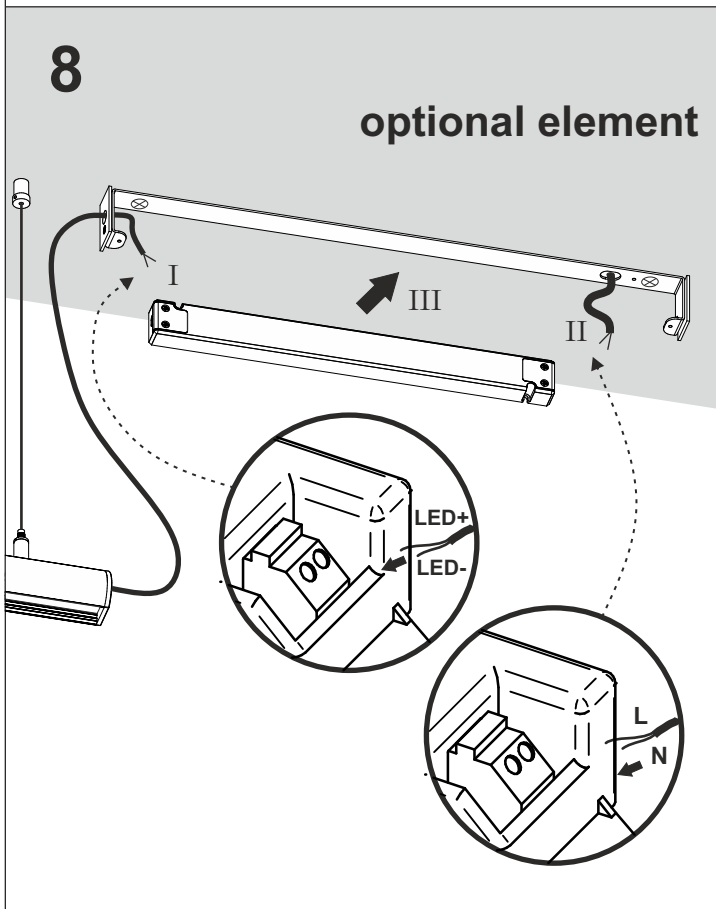

#### power supply dimensions

DRIVER	60W	100W	200W
L [mm]	163	300	390
M [mm]	43	30	30
H [mm]	32	17	23

#### straight microtrack line requirement

max load	5 kg	1 kg	7 kg
L	900	1900	2x 950

mechanical connection

„L” - connection

straight - connection

electrical connection

„L” - connection

straight - connection