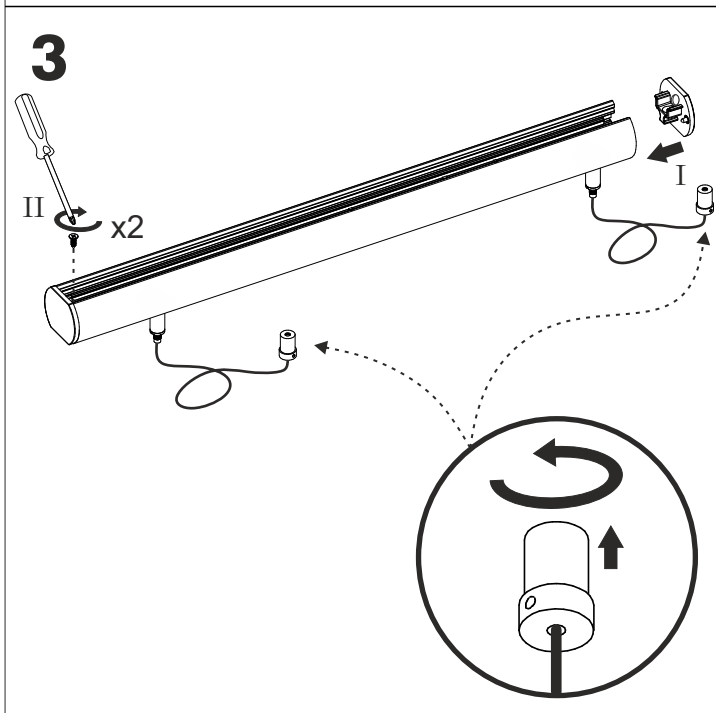

#### power supply dimensions

DRIVER	60W	100W	200W
L [mm]	163	300	390
M [mm]	43	30	30
H [mm]	32	17	23

#### straight microtrack line requirement

max load	5 kg	1 kg	7 kg
L	900	1900	2x 950

mechanical connection

„L” - connection

straight - connection

electrical connection

„L” - connection

straight - connection