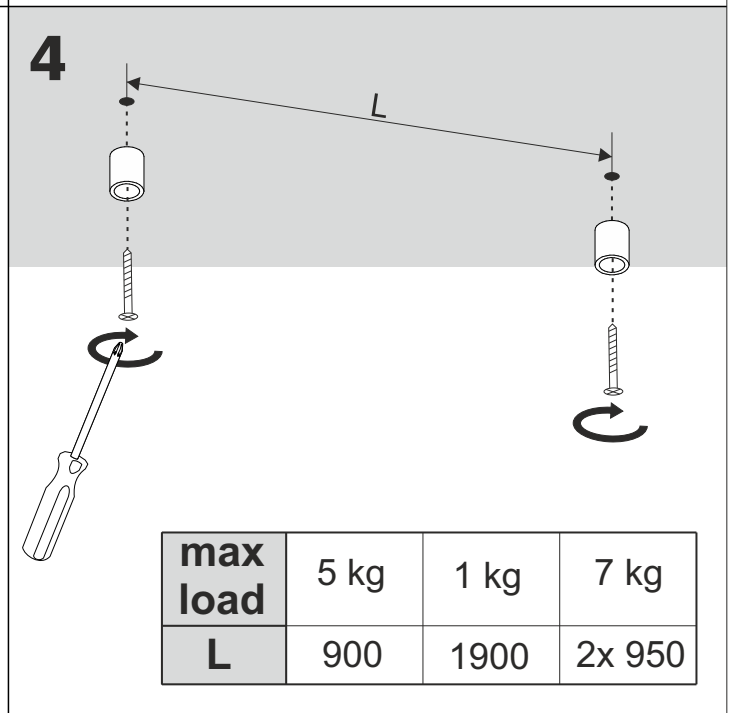

#### power supply dimensions

DRIVER	60W	100W	200W
L [mm]	163	300	390
M [mm]	43	30	30
H [mm]	32	17	23

#### straight microtrack line requirement

max load	5 kg	1 kg	7 kg
L	900	1900	2x 950

mechanical connection

„L” - connection

straight - connection

electrical connection

„L” - connection

straight - connection