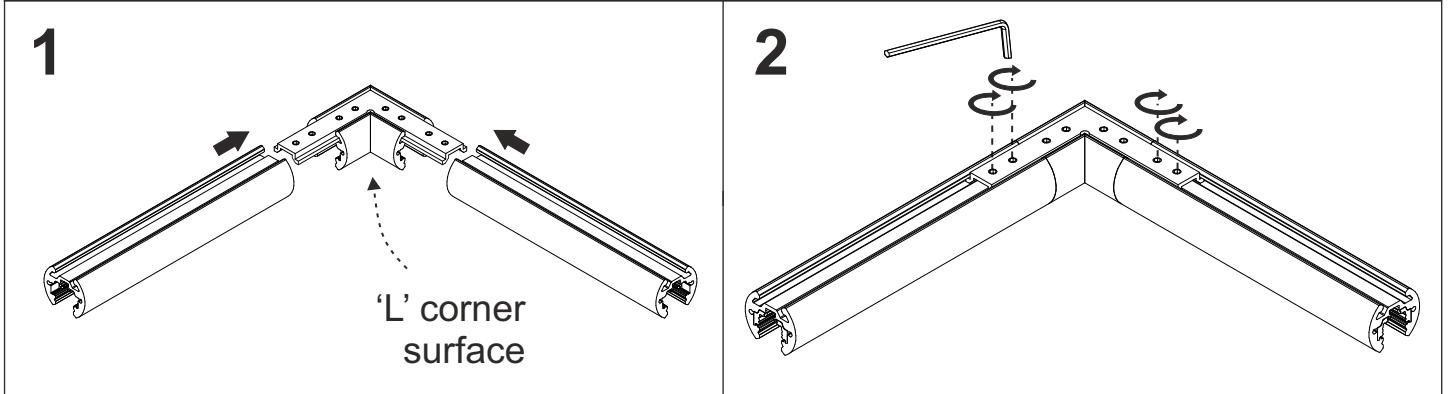

#### straight microtrack line requirement

max load	5 kg	1 kg	7 kg
L	900	1900	2x 950

mechanical connection

„L” - connection

straight - connection

electrical connection

„L” - connection

straight - connection