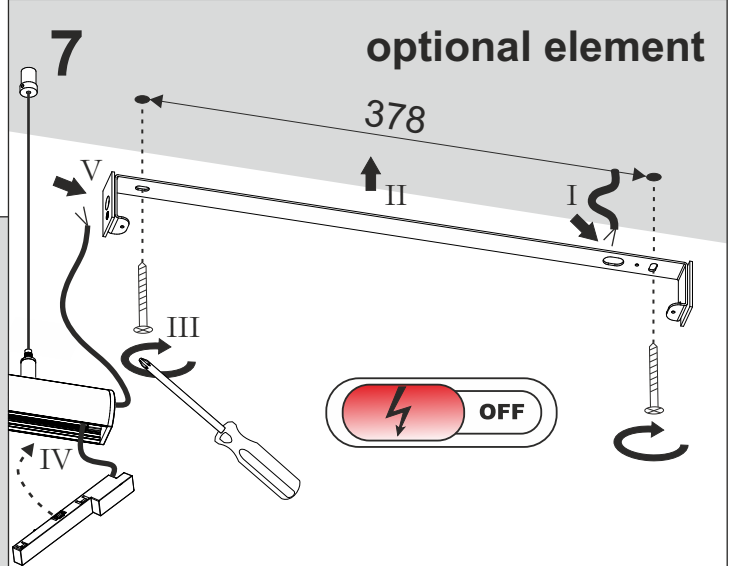

#### power supply dimensions

DRIVER	60W	100W	200W
L [mm]	163	300	390
M [mm]	43	30	30
H [mm]	32	17	23

#### straight microtrack line requirement

max load	5 kg	1 kg	7 kg
L	900	1900	2x 950

mechanical connection

„L” - connection

straight - connection

electrical connection

„L” - connection

straight - connection