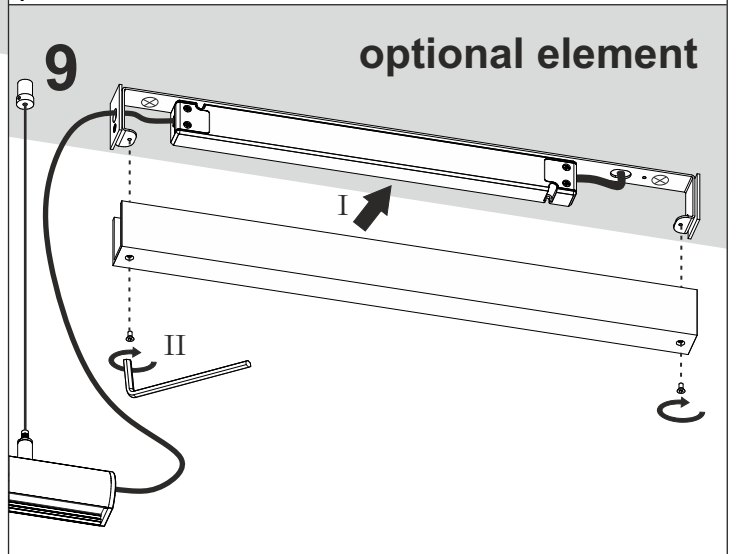

#### power supply dimensions

DRIVER	60W	100W	200W
L [mm]	163	300	390
M [mm]	43	30	30
H [mm]	32	17	23

#### straight microtrack line requirement

max load	5 kg	1 kg	7 kg
L	900	1900	2x 950

mechanical connection

„L” - connection

straight - connection

electrical connection

„L” - connection

straight - connection