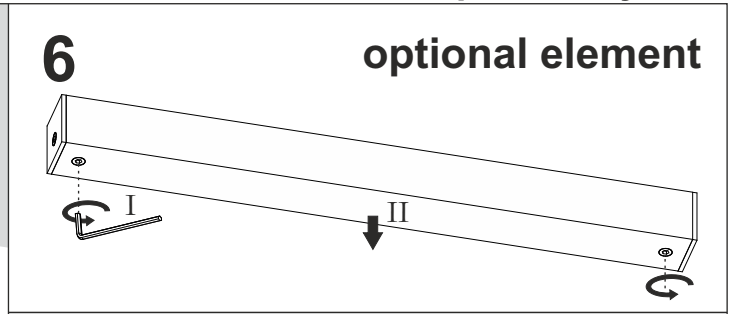

#### power supply dimensions

DRIVER	60W	100W	200W
L [mm]	163	300	390
M [mm]	43	30	30
H [mm]	32	17	23

#### straight microtrack line requirement

max load	5 kg	1 kg	7 kg
L	900	1900	2x 950

mechanical connection

„L” - connection

straight - connection

electrical connection

„L” - connection

straight - connection