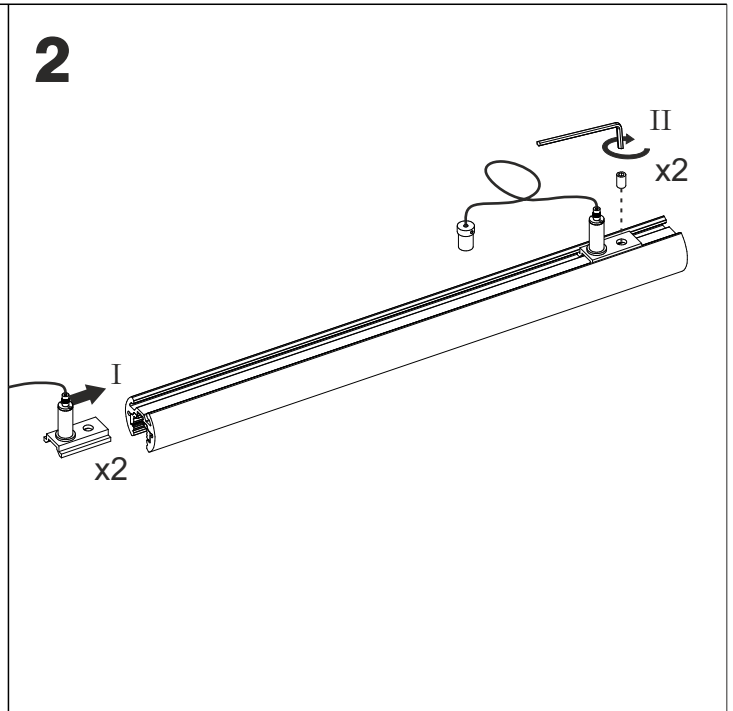

#### power supply dimensions

DRIVER	60W	100W	200W
L [mm]	163	300	390
M [mm]	43	30	30
H [mm]	32	17	23

#### straight microtrack line requirement

max load	5 kg	1 kg	7 kg
L	900	1900	2x 950

mechanical connection

„L” - connection

straight - connection

electrical connection

„L” - connection

straight - connection